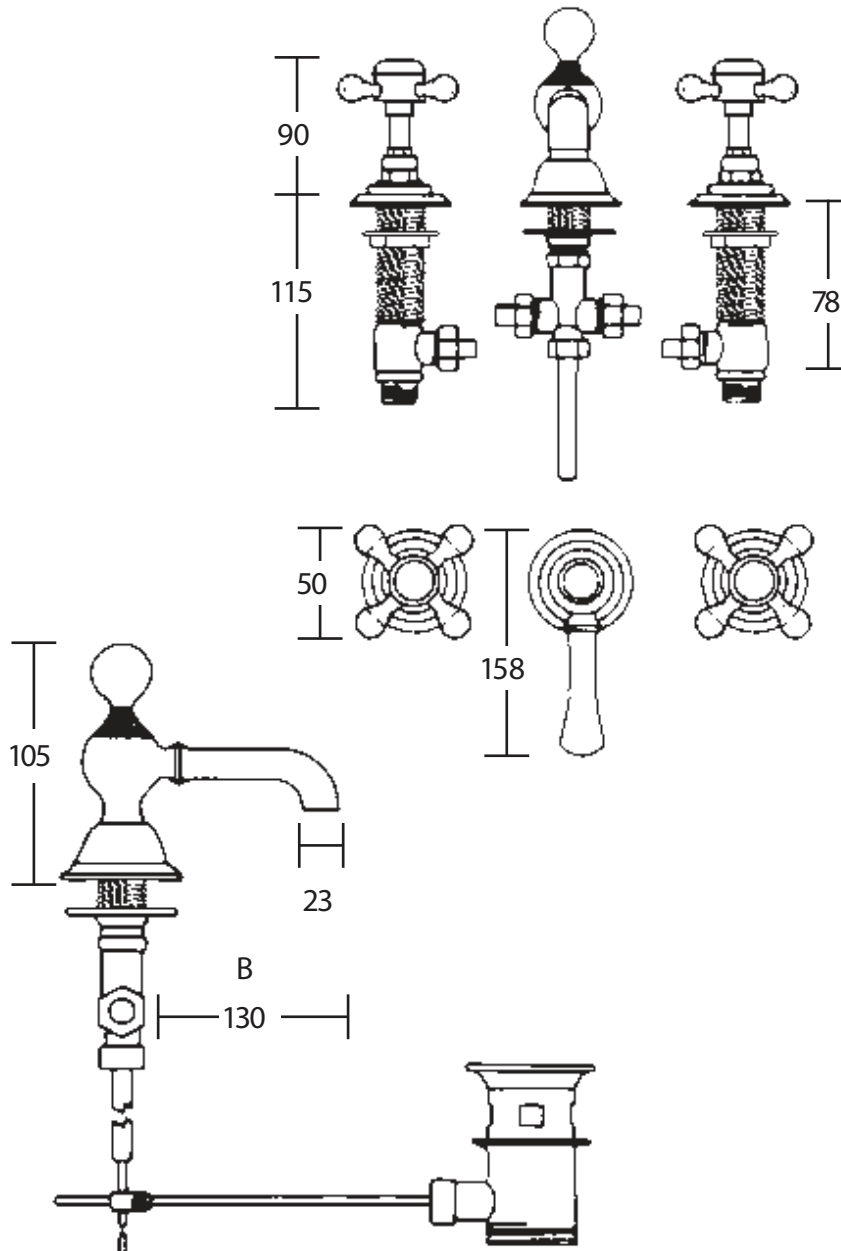

## Classical Brassware Collection

Victorian

1/2" 3 hole basin/bidet mixer

We recommend that all products are purchased with the assistance of a specialist bathroom retailer and always installed by an experienced installer who is a member of a recognized association. All sizes quoted are nominal: items may vary by plus or minus 2% against the figures quoted. When planning installations where dimensions are critical, it is essential that the space allowed for individual items is physically checked. Imperial Bathrooms can not be held liable for any costs associated with items not fitting in any given area. The contents of this statement are based on information correct at the time of publication. We reserve the right to make alterations and changes in product characteristics, fixing, packaging, operation etc at any time without notice.